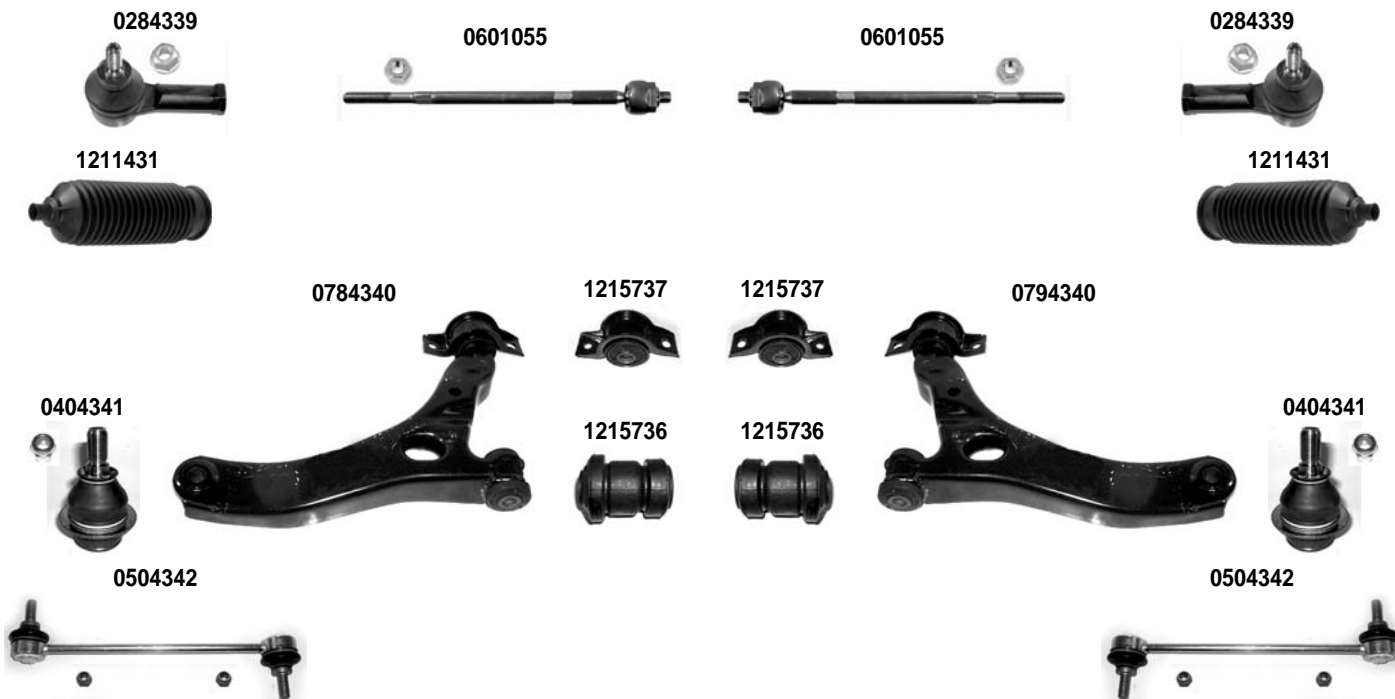

DESTRO
RIGHT

SINISTRO
LEFT

TOURNEO CONNECT
TRANSIT CONNECT

09/2002 >
09/2002 >

Asse Anteriore

Front Axle

Asse Posteriore

Rear Axle